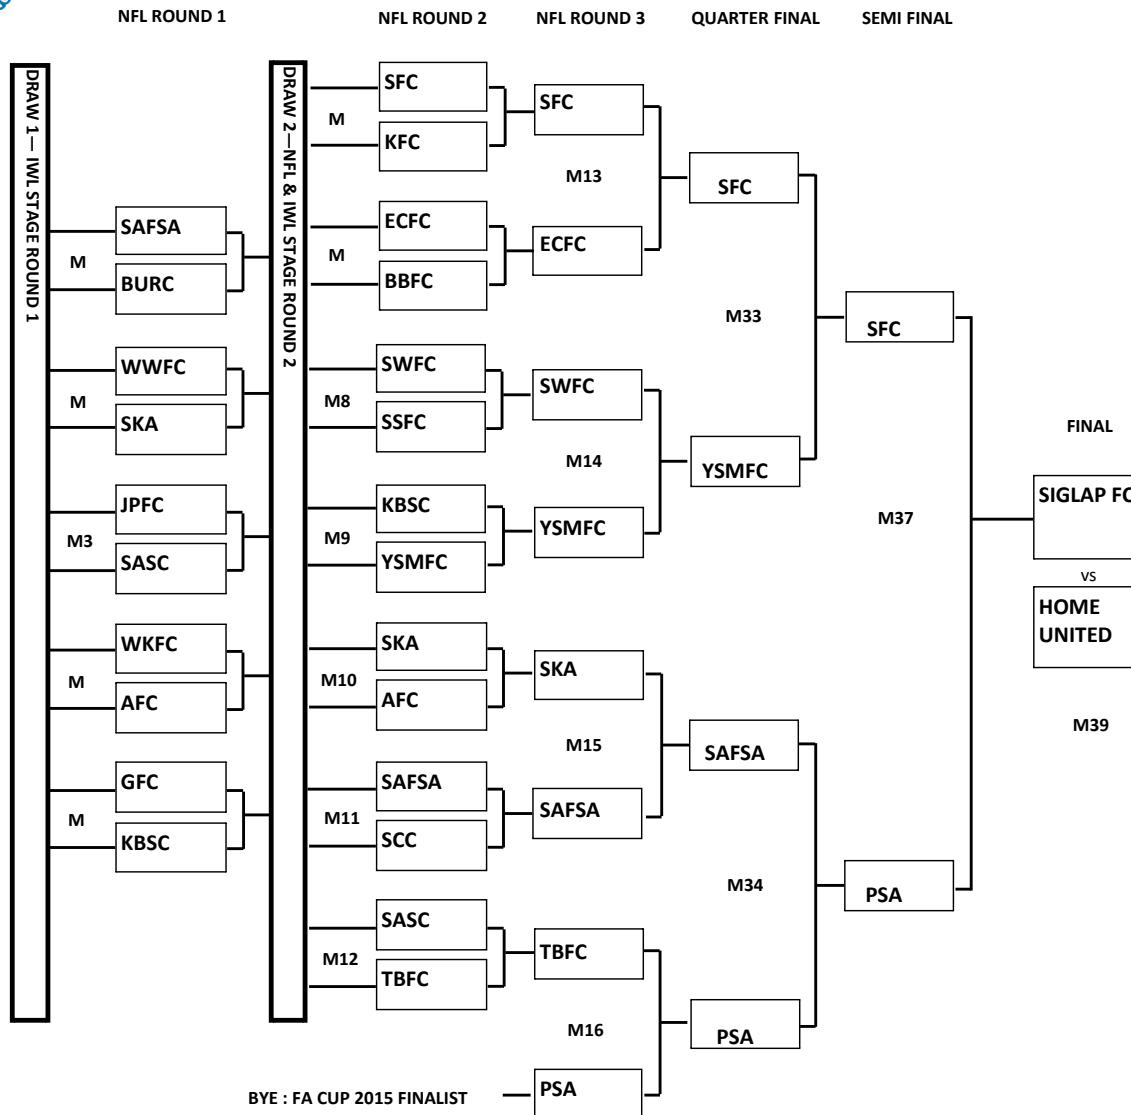

SINGAPORE POOLS FA CUP 2016 TOURNAMENT CHART

DRAW 1—IWL TEAMS

- AFC—ADMIRALTY FOOTBALL CLUB
- SKA—SINGAPORE KHALSA ASSOCIATION
- KBSC—KAKI BUKIT SPORTS CLUB
- BWWFC—WOODLANDS WELLINGTON FC
- BURC—BALESTIER UNITED RECREATION CLUB
- SAFSA—SINGAPORE ARMED FORCES SPORTS ASSOCIATION
- WKFC—WARWICK KNIGHTS FOOTBALL CLUB
- JPFC—JUNGFRAU PUNGGOL FOOTBALL CLUB
- SASC—SOUTH AVENUE SPORTS CLUB
- GKFC—GYMKHANA FC

DRAW 2—NFL TEAMS

- TBFC—TIONG BAHRU FOOTBALL CLUB
- ECFC—EUNOS CRESCENT FOOTBALL CLUB
- YSFC—YISHUN SENTEK MARINERS FOOTBALL CLUB
- SFC—SIGLAP FOOTBALL CLUB
- SWFC—GFA SPORTING WESTLAKE FOOTBALL CLUB
- SCC—SINGAPORE CRICKET CLUB
- KTFC—KATONG FOOTBALL CLUB
- BBFC—BISHAN BARX FOOTBALL CLUB
- SSFC—STARLIGHT SOCCERITES FOOTBALL CLUB
- W-M1—WINNER MATCH NO.1
- W-M2—WINNER MATCH NO.2
- W-M3—WINNER MATCH NO.3
- W-M4—WINNER MATCH NO.4
- W-M5—WINNER MATCH NO.5

Line-Ups

2 Guntur Djafri
3 Sahairi Ramri (C)
5 Farhan Musbah
7 Firman Hanif (Justin Sandosham, 58th)
9 Faizwan Roslan
13 Rukie Kamsani
14 Firdaus Tohari
19 Farhan Rahmat
20 Abdul Munaf Zubair
21 Adrii Ilmih (Abdul Khaliq Idris, 46th)
24 Timothy Tan (Aqil Bashir, 90th)