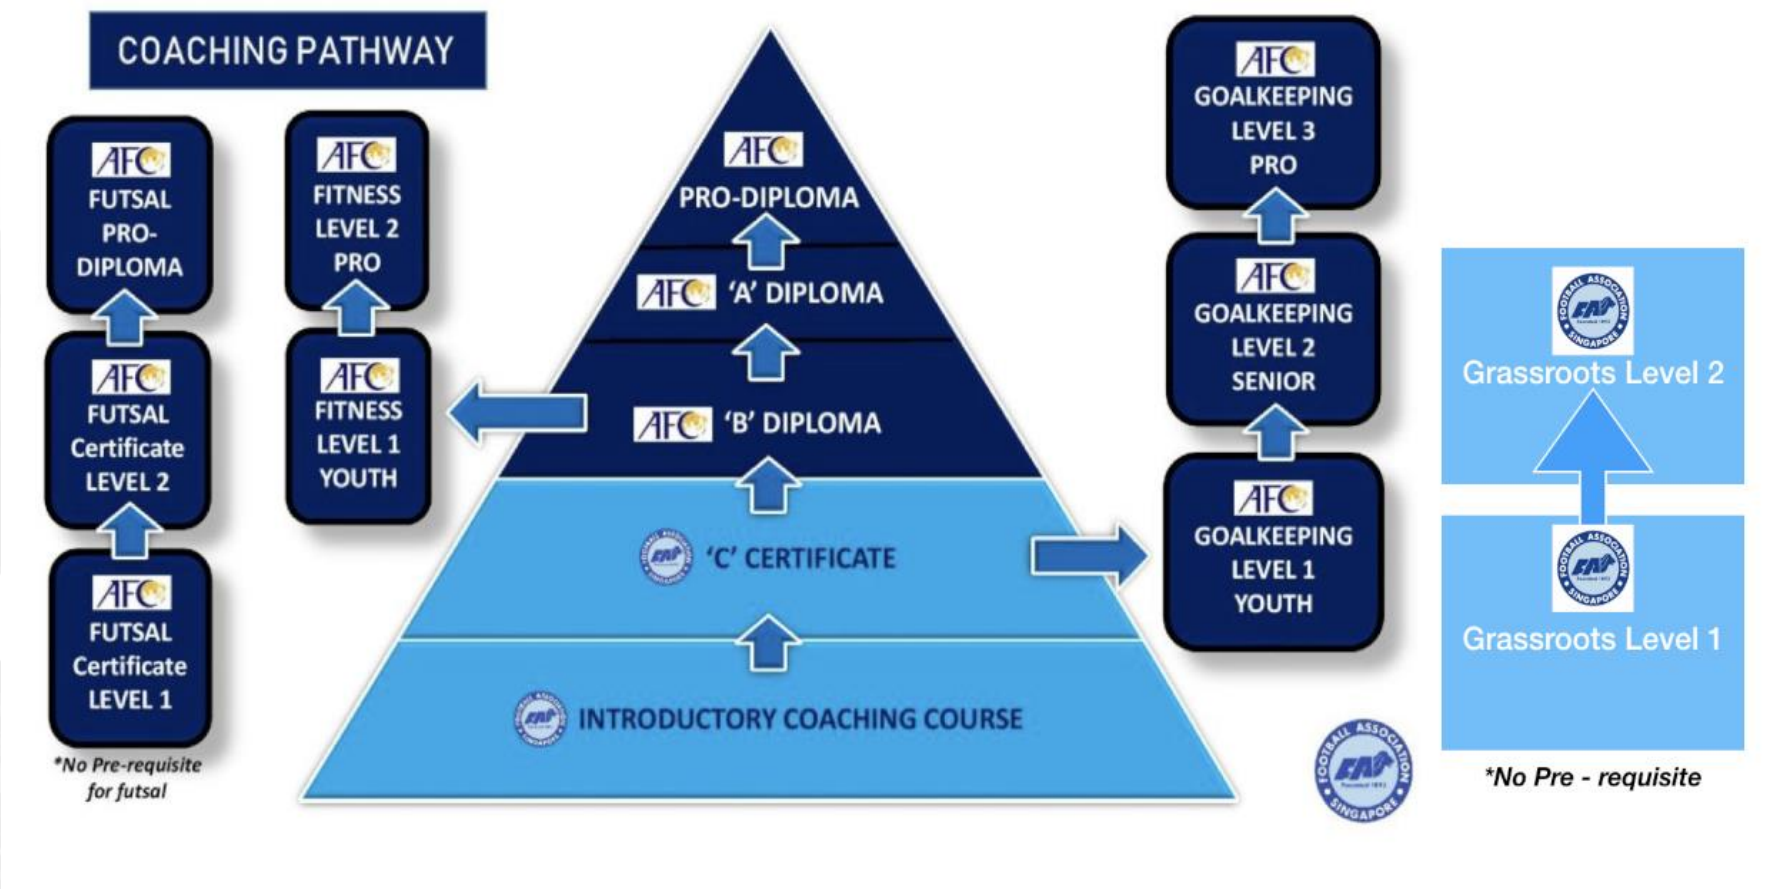

# COACH EDUCATION AND DEVELOPMENT

---

COACHING COURSES  
"CONNECT AND ENGAGE"

# COACHING PATHWAY

# ENTRY CRITERIA

## FAS INTRODUCTORY COACHING COURSE

- Playing experience
- Committed to develop and coach young players (10-13 years old)
- Physically fit and medically certified
- Full course attendance
- Proficiency in English
- At least 18 years of age